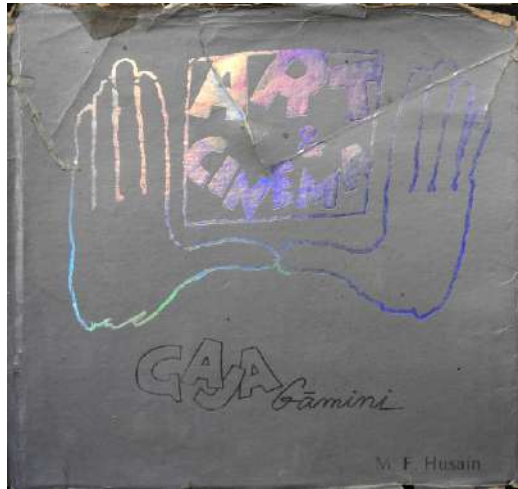

Published in The Book **ART & CINEMA (GAJA GAMINI)** by Archer, Ahmedabad and
Jointly Published by Madhuri - McBull Creation, Mumbai