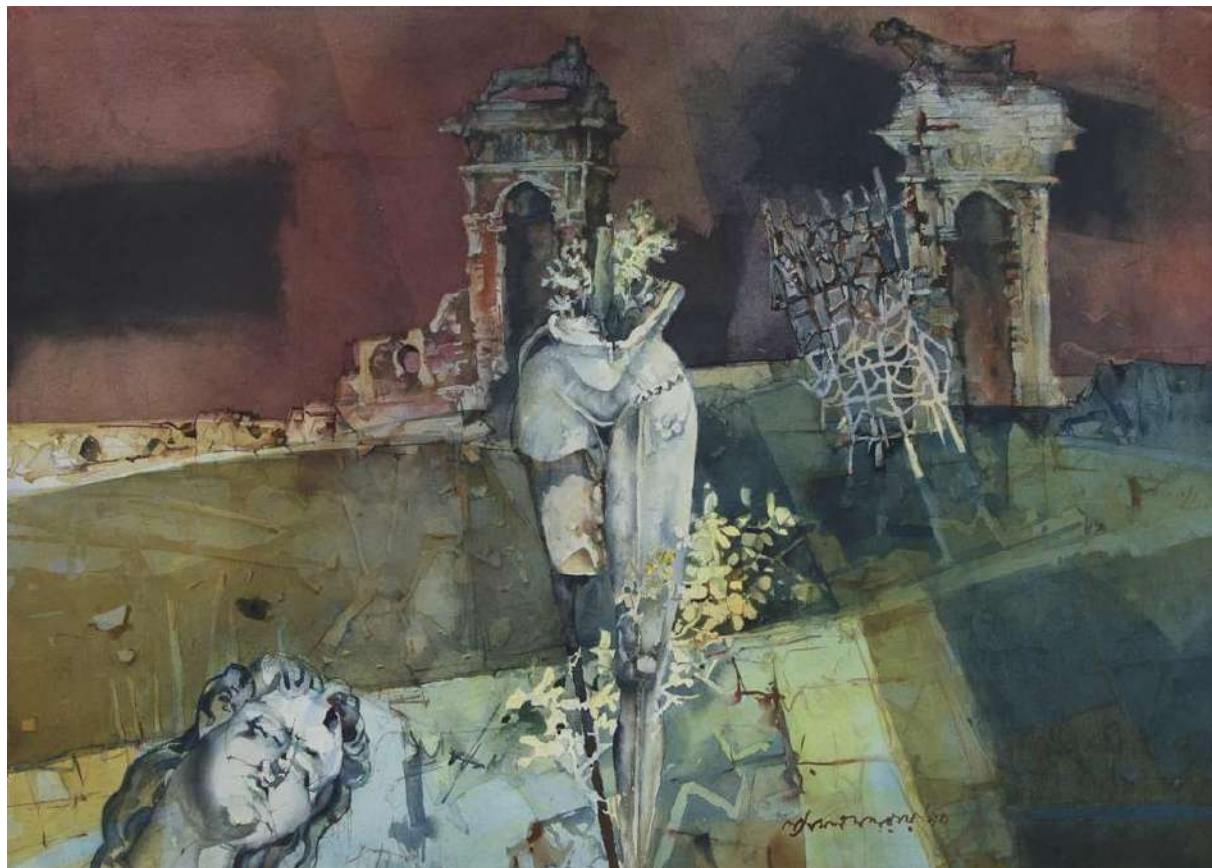

Ref No : 5429

SHYAMAL DUTTA RAY
(1934-2005)

watercolour on paper
22 x 31.5 in
1990
signed lower right

Provenance
Private Collection, Kolkata