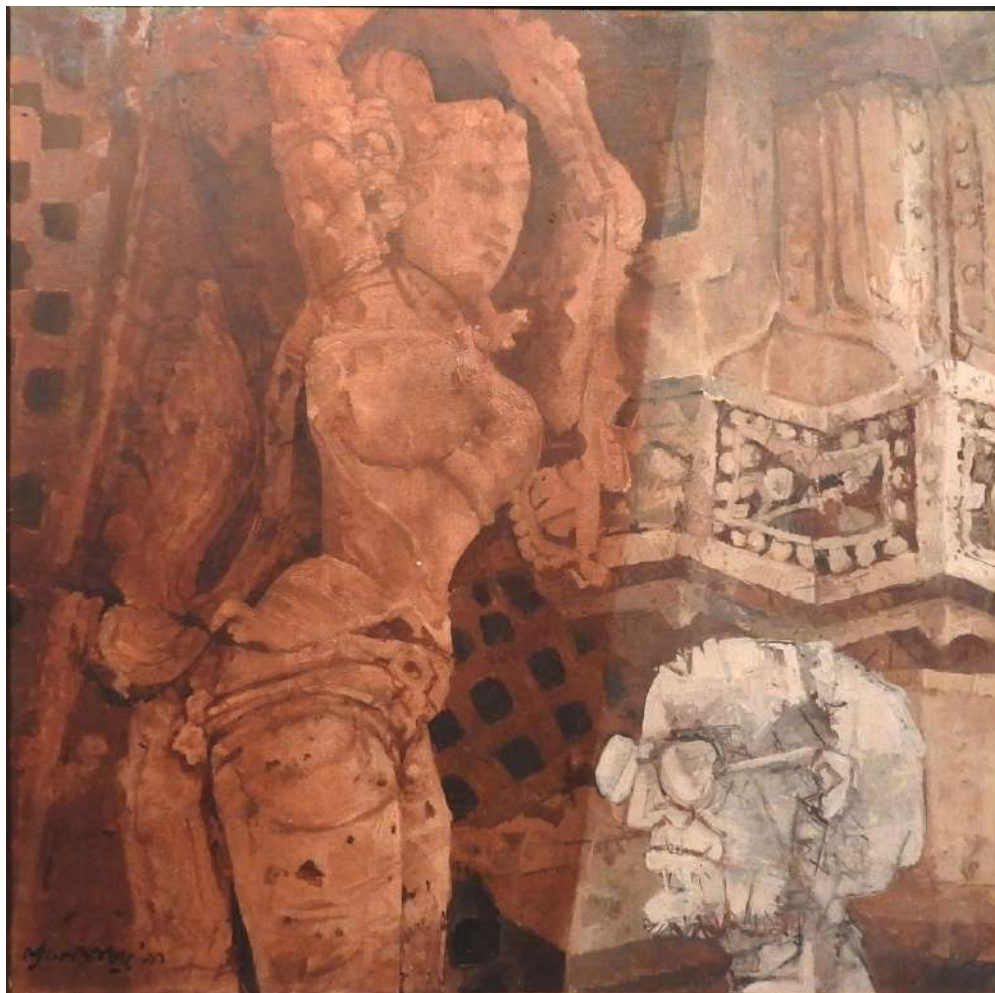

**Provenance**  
Private Collection, Kolkata

Ref No : 5428

**SHYAMAL DUTTA RAY**  
(1934-2005)

**Visitor - I**  
acrylic on canvas  
30 x 30 in  
1991  
signed lower left

**Provenance**  
Private Collection, Kolkata