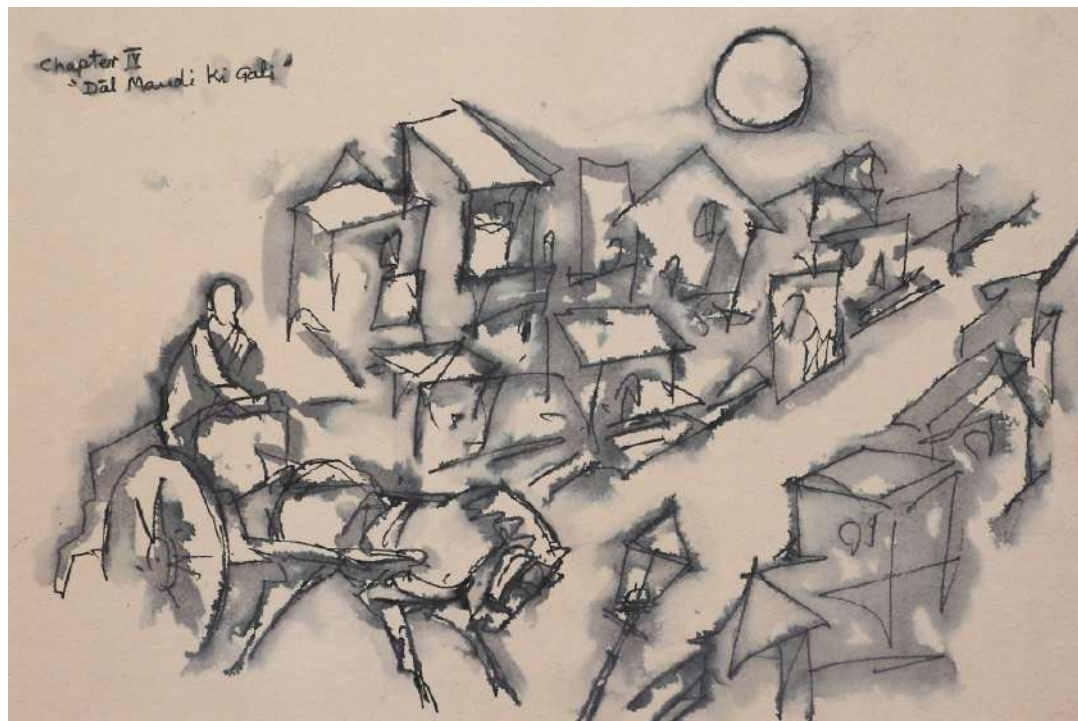

Ref No : 5508

M.F. HUSAIN
(1915-2011)

watercolour on paper
14 x 21 in
signed in verso

Publication

Published in The Book
Madhuri McBull+Vision = GAJA GAMINI

Provenance

The work was acquired directly from **Cinema Ghar**, Hyderabad by Houston, Texas, USA based Collector in 2004. In 2016 it was sold to calcutta based buyer.

Aakriti Art Gallery, Kolkata