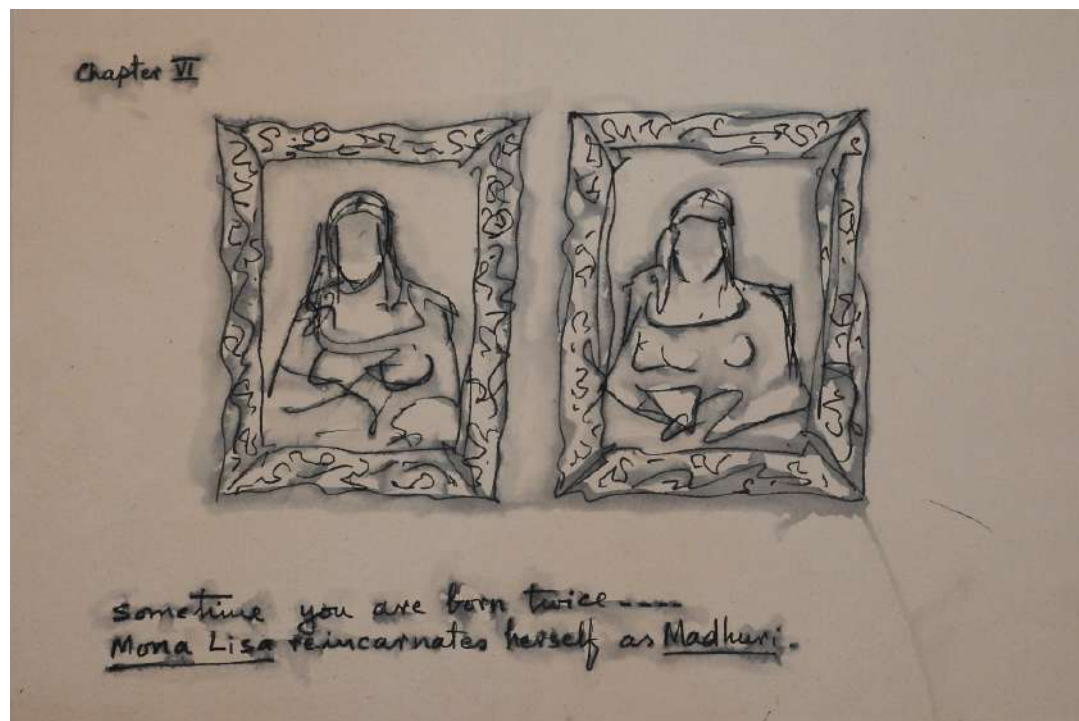

Ref No : 5509

M.F. HUSAIN
(1915-2011)

watercolour on paper
14 x 21 in
signed in verso

Publication

Published in The Book
Madhuri McBull+Vision = GAJA GAMINI

Provenance

The work was acquired directly from **Cinema Ghar**, Hyderabad by Houston, Texas, USA based Collector in 2004. In 2016 it was sold to calcutta based buyer.

Aakriti Art Gallery, Kolkata