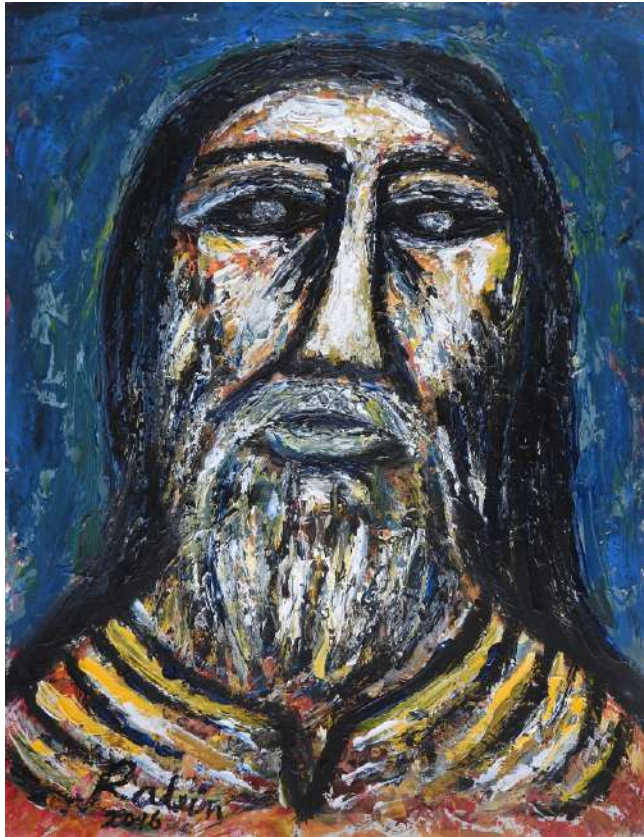

Ref No : 5504

RABIN MONDAL
(1929-2019)

acrylic on board
19 x 14.75 in
2016
signed lower left

Provenance
Private Collection, Kolkata