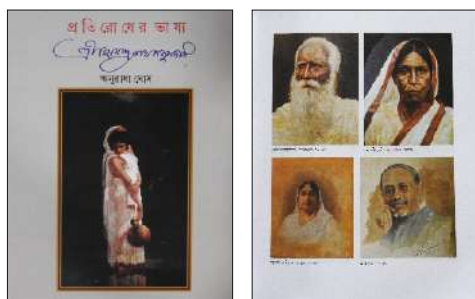

Published in The Book **Pratirodher Bhashya**,
by Anuradha Ghosh

Ref No : 5380

HEMEN MAZUMDAR
(1894-1948)

gouache & watercolour on paper
21 x 15 in
1937
signed lower right

Provenance
Private Collection, Kolkata