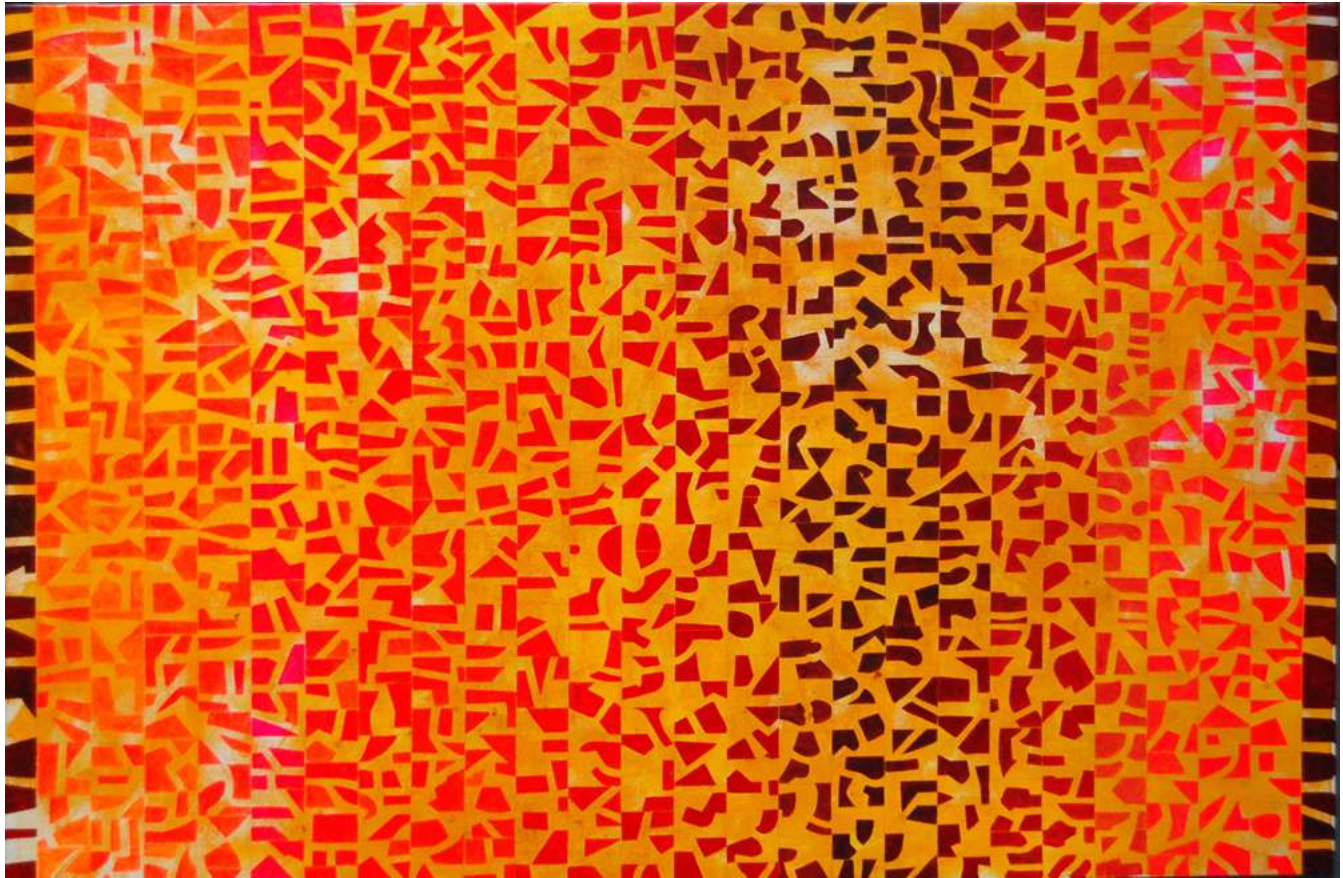

**ACHUTHAN KUDDALUR**  
(1945-2022)

acrylic on canvas  
50 x 45.5 in  
2008  
signed lower right

**Provenance**  
Acquired directly from the Artist

Ref No : AH 002

**AKHILESH**  
(b.1956)

*Can you go with green when needed*  
acrylic on canvas  
44 x 78 in  
2011  
signed in verso