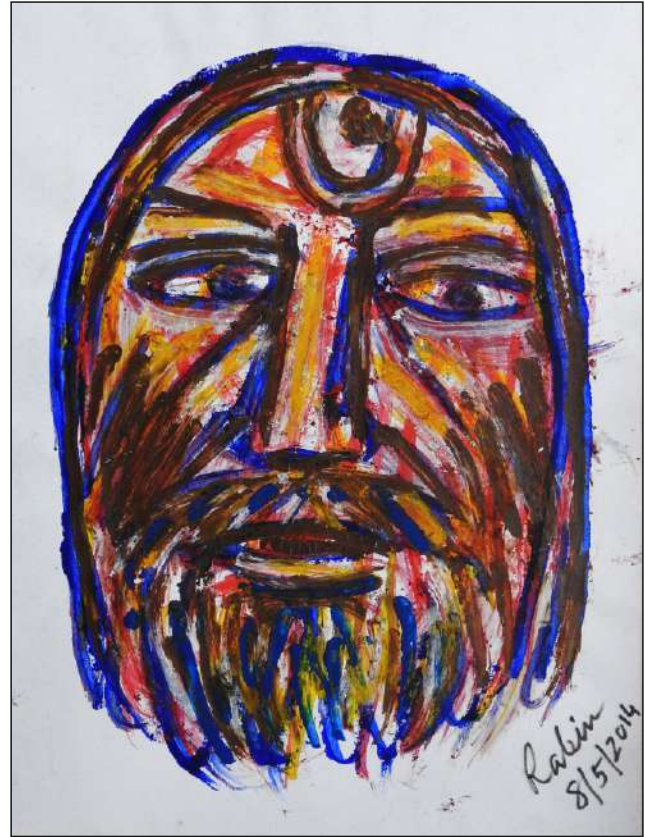

**Provenance**  
Private Collection, Kolkata

Ref No : 5504

**RABIN MONDAL**  
(1929-2019)

acrylic on board  
19 x 14.75 in  
2016  
signed lower left

**Provenance**  
Private Collection, Kolkata

Ref No : 5503