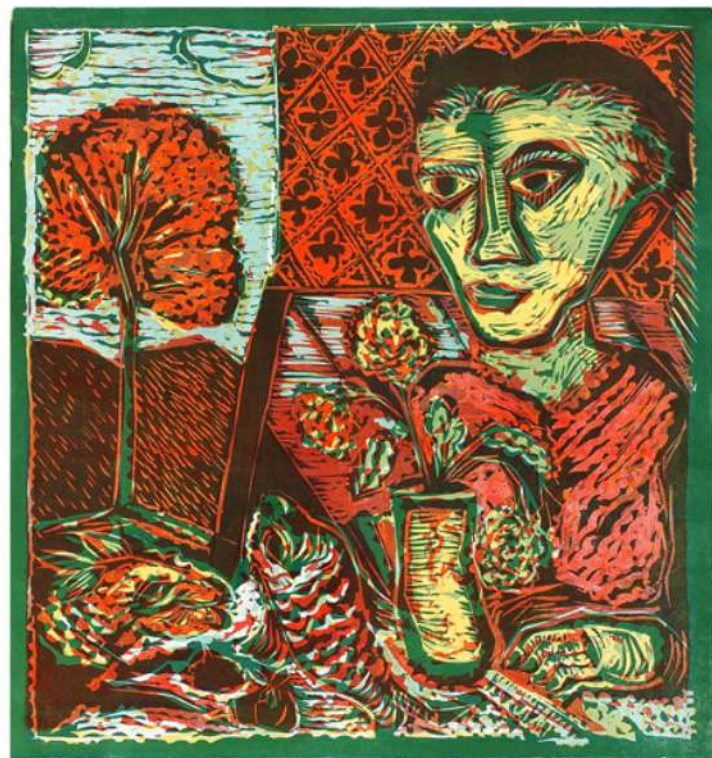

Ref No : T7775

RINI DHOOMAL
(1948-2021)

The Red Print
linocut
16 x 15 in
1992
signed lower right

Provenance
Artist Family Collection

The Red Print - Rini Dhoomal