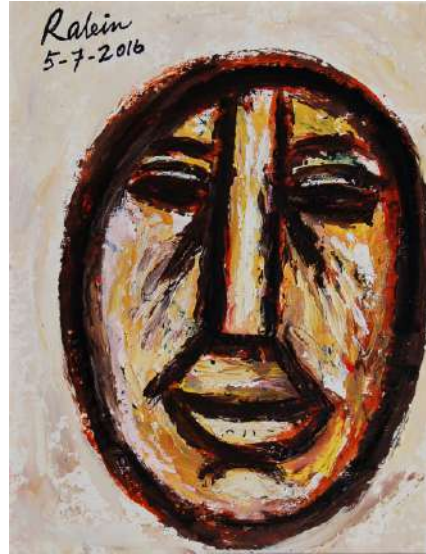

**Provenance**  
Private Collection, Kolkata

Ref No : 5172

**RABIN MONDAL**  
(1929-2019)

acrylic on board  
13.3 x 9.5 in  
2010  
signed top right

**Provenance**  
Acquired directly from the Artist

Ref No : 5108