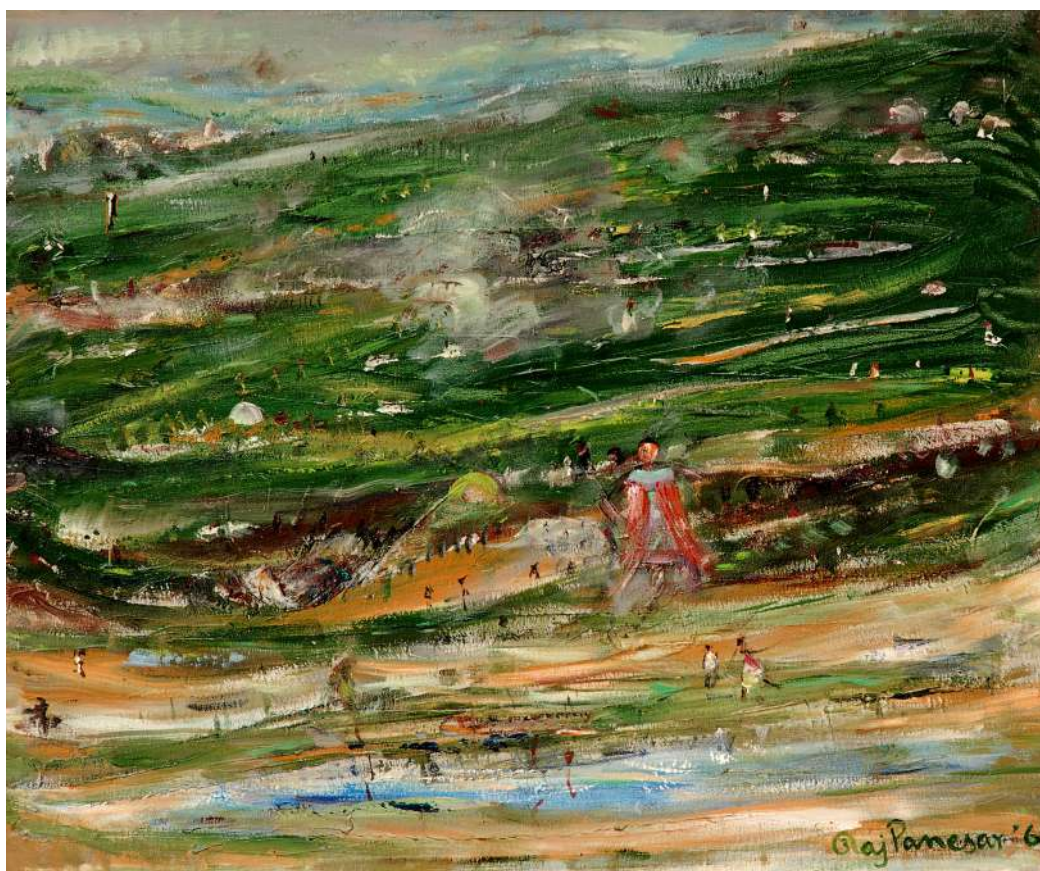

Ref No : T7730

REBA HORE
(1926-2008)

oil on canvas
18 x 24 in
2006
signed lower left

Provenance
Private Collection, Kolkata

Ref No : 2058

B.R. PANESAR
(1927-2014)

Environment - II
acrylic on canvas
30 x 36 in
2006
signed lower right

Provenance
Private Collection, Kolkata