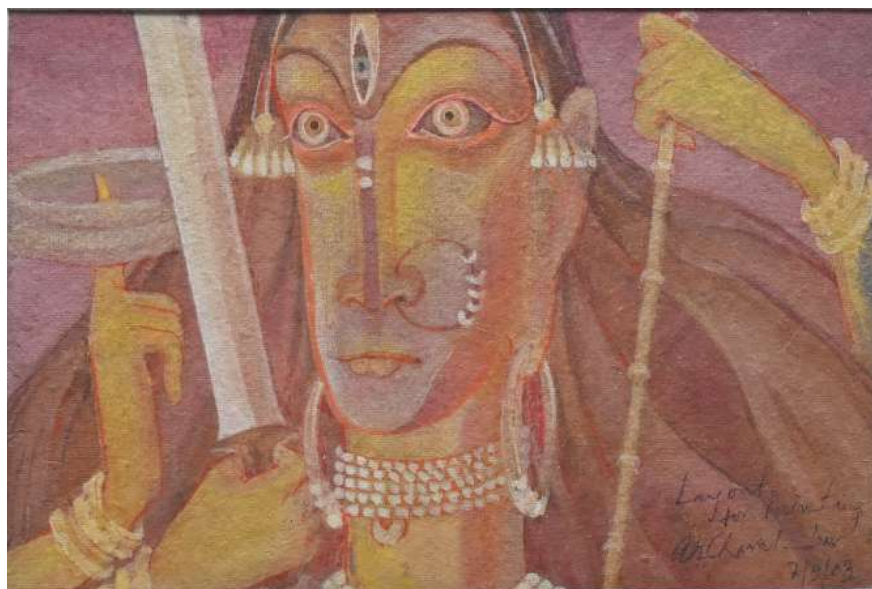

Ref No : C0801

AMALNATH CHAKLADAR
(1936 - 2021)

Images of Durga
tempera
6.5 x 6.5 in (each)
2003-2012

Provenance
Artist Family Collection