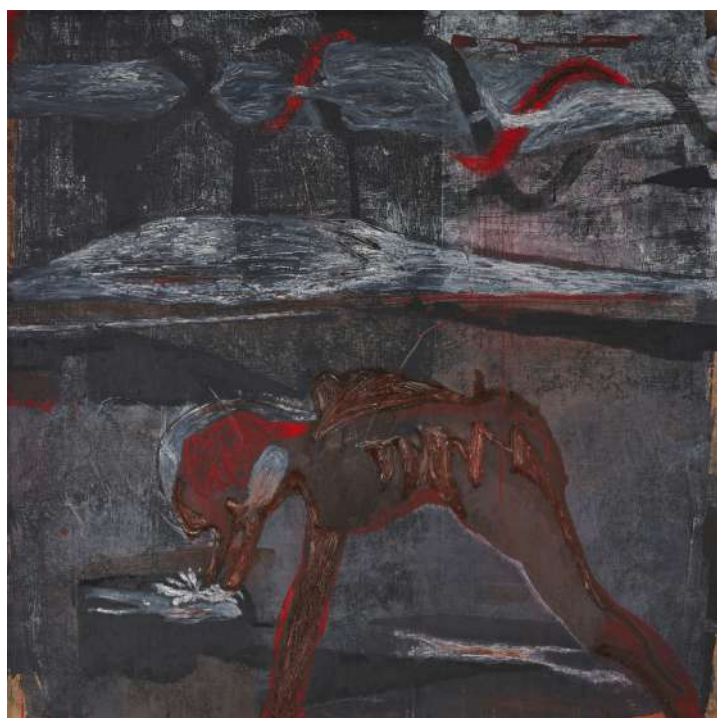

**Provenance**  
Acquired directly from the Artist

Ref No : C0607

**AKHIL CHANDRA DAS**

(b. 1968)

**Monk**

bronze  
75 x 27 x 19 in  
2019

**Provenance**

Acquired directly from the Artist