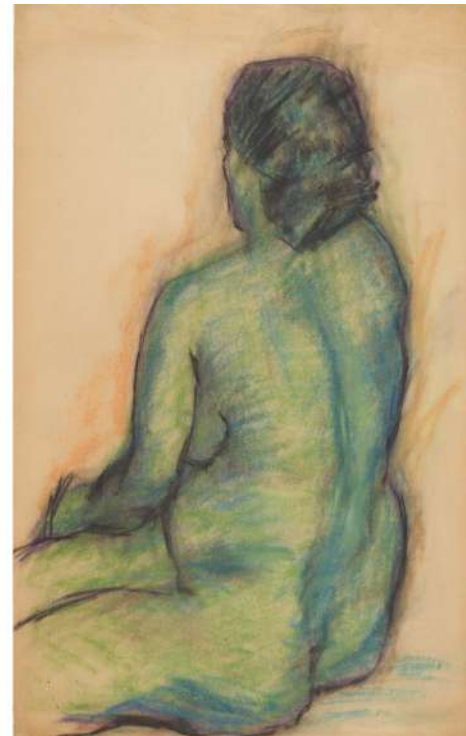

Ref. No. 4445

BIKASH BHATTACHARJEE
(1940-2006)

Body Language - IX

pastel on paper
31 x 19.75 in
1960

Provenance

Acquired from the Artist's Family