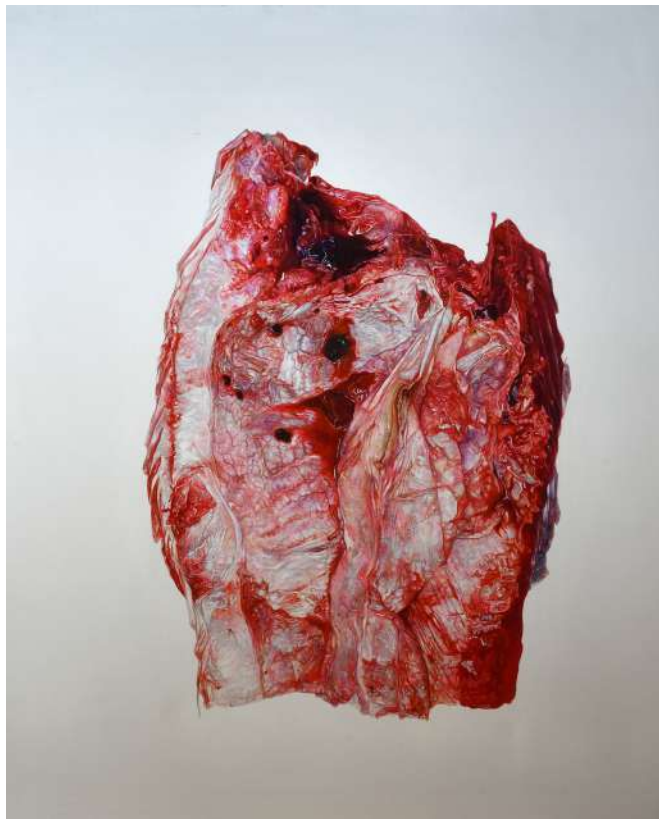

**The Journey of Women**  
etching  
18 x 19.5 in

**Provenance**  
Artist Collection

Ref No : C1297

**KRISHNA SARDAR**  
(b. 1980)

**The Journey of Life and Introspection**  
etching  
22 x 19.5 in

**Provenance**  
Artist Collection