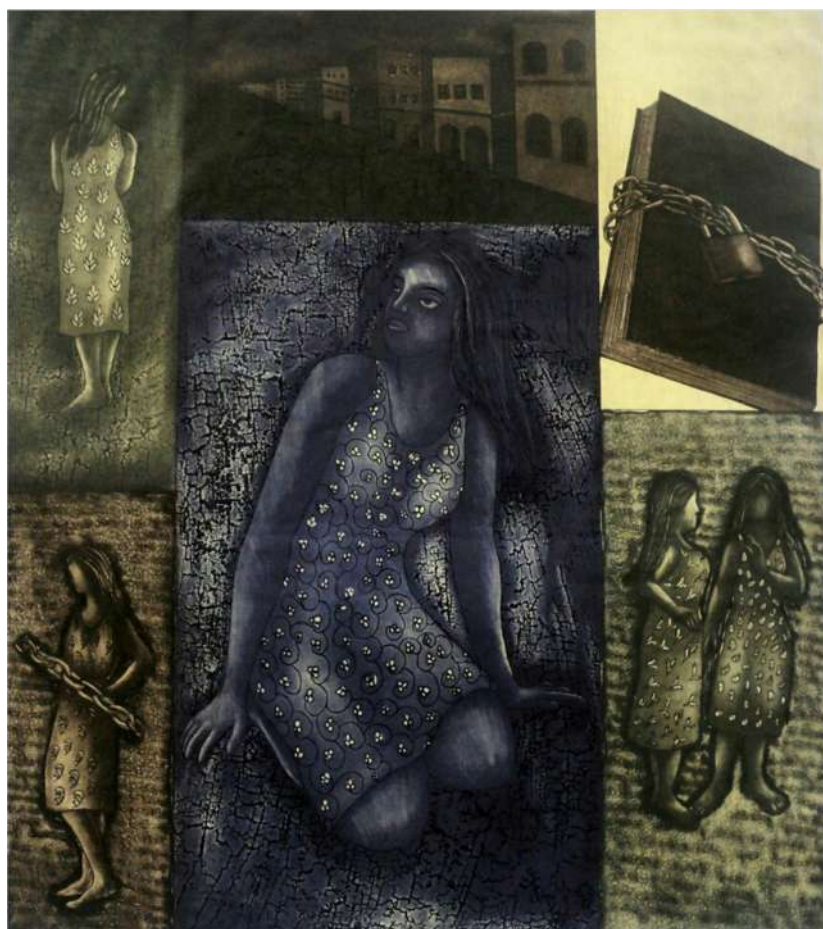

Ref No : C1296

KRISHNA SARDAR
(b. 1980)

The Journey of Women
etching
18 x 19.5 in

Provenance
Artist Collection

Ref No : C1297

KRISHNA SARDAR
(b. 1980)

The Journey of Life and Introspection
etching
22 x 19.5 in

Provenance
Artist Collection