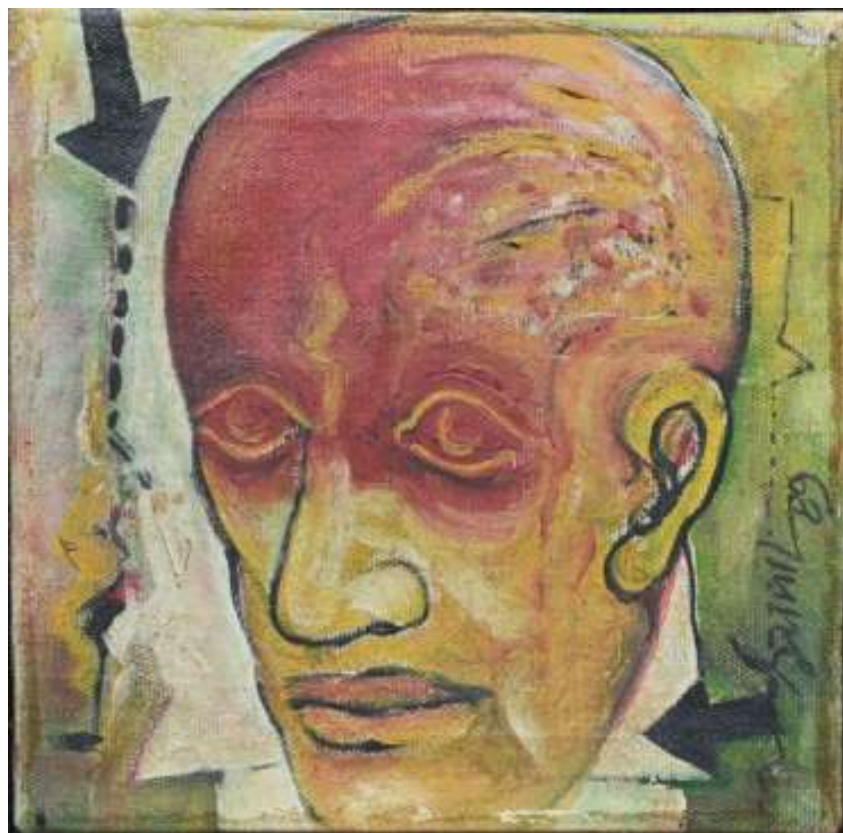

Ref No : C1282

SUNIL DAS
(1939-2015)

oil on canvas
6.5 x 6.5 in
1989
signed lower right

Provenance
Private Collection, Kolkata