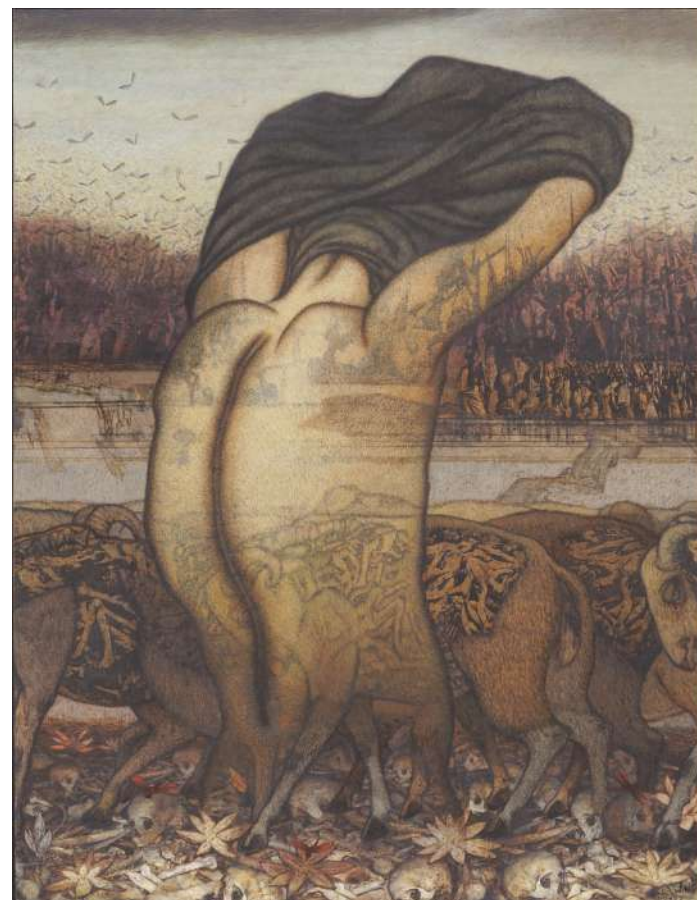

Ref No : C1236

CHHATRAPATI DUTTA

(b. 1964)

An Attempt at Unravelling The Past

transfer & mixed media on board

60 x 48 in

2022

signed lower right

Provenance

Artist Collection

Ref No : C1367

CHHATRAPATI DUTTA

(b. 1964)

The Last Resort

transfer & acrylic on canvas

48 x 72 in

2023

signed lower right

Provenance

Artist Collection