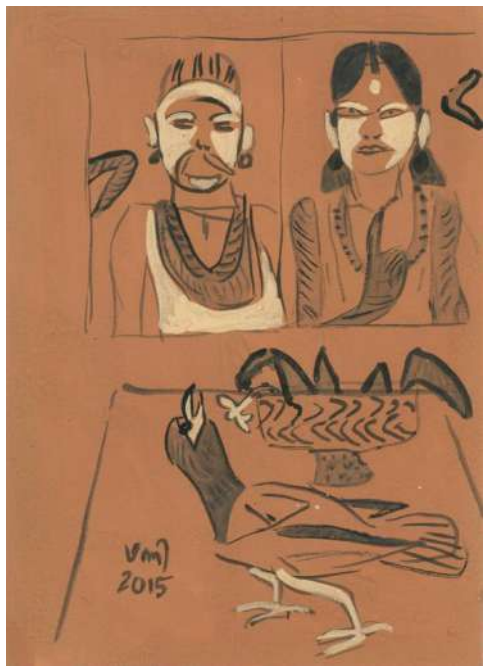

Ref No : T7761

K.G. SUBRAMANYAN
(1924-2016)

gouache on handmade paper
15.5 x 11.5 in
2015
signed lower left

Provenance
Private Collection, Kolkata