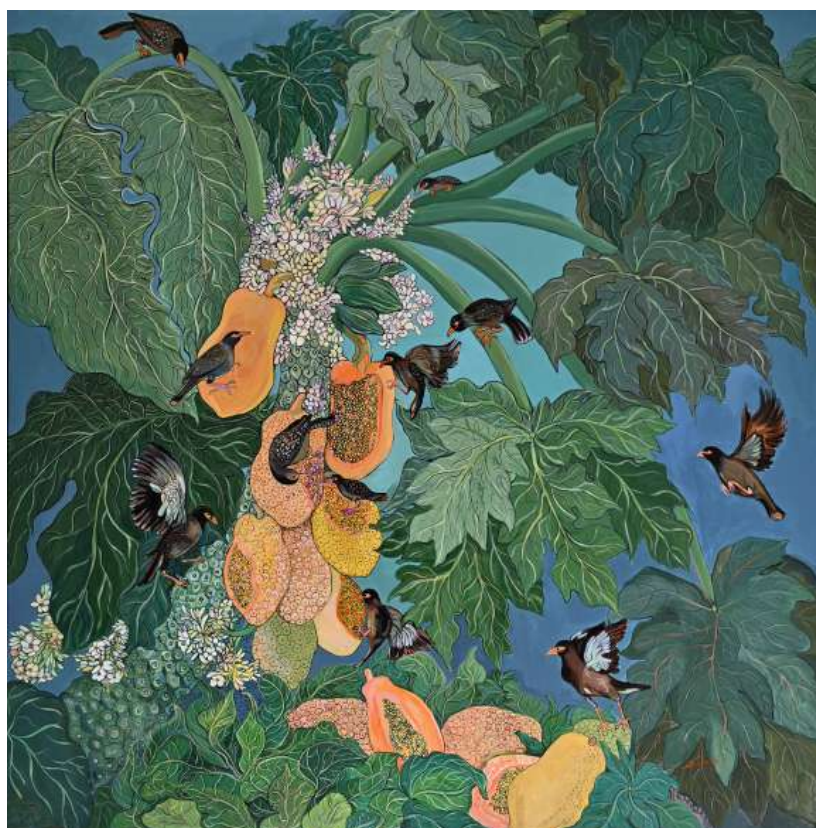

Ref No : C1286

CHAITALI CHANDA
(b. 1977)

Nimantran
acrylic on canvas
60 x 60 in
2022
signed lower right

Provenance
Artist Collection

Ref No : C1287

CHAITALI CHANDA
(b. 1977)

Market
acrylic on canvas
48 x 72 in
2023
signed lower left

Provenance
Artist Collection