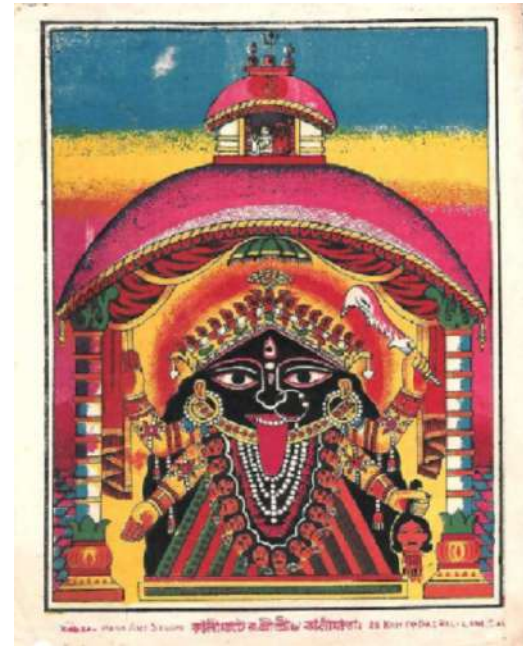

Ref No : PR004

KALIGHAT PAT

Kali Mata

Kalighat, Kasari Para Art Studio
9.5 x 7 in

Provenance

Private Collection, Kolkata