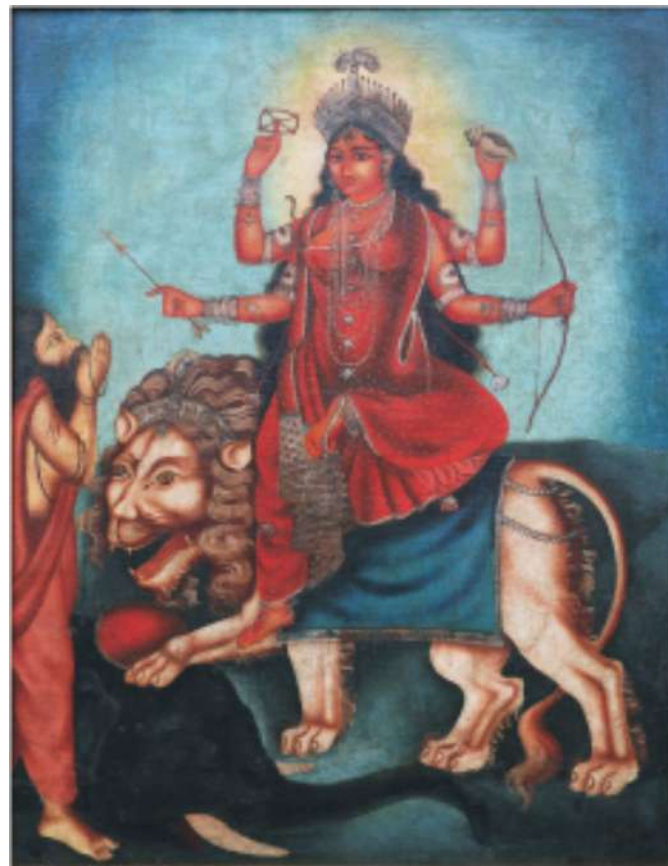

**Provenance**

Private Collection, Kolkata

Ref No : 5352

**ANONYMOUS**  
Old Bengal

**Maa Jagadhatri**  
oil on canvas  
24 x 18.5 in

**Provenance**  
Private Collection, Kolkata

Ref No : Ob69

**ANONYMOUS**  
Early Bengal

**Goddess Durga's Arrival to  
Her Paternal House**  
oil on canvas  
24 x 30 in

**Provenance**  
Private Collection, Kolkata

Ref No : 5526

**ANONYMOUS**  
Old Bengal

oil on canvas  
44 x 34 in

**Provenance**  
Private Collection, Kolkata