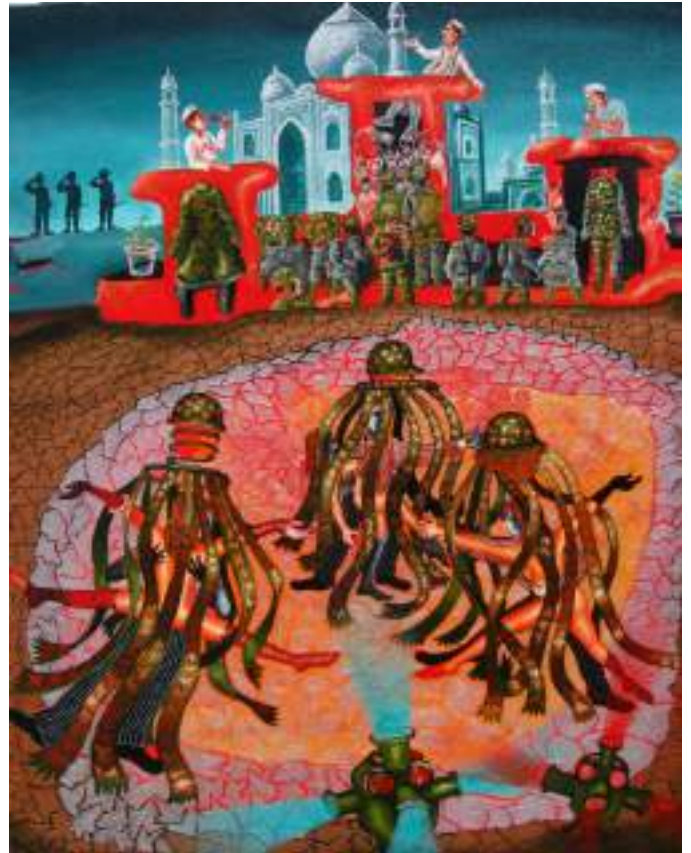

(b. 1980)

Acrylic on Canvas  
24 x 24 in  
2017

**INR ₹80,000**

Ref No : 1165

**MONA GHOSH**

(b. 1978)

Acrylic on Canvas  
30 x 28 in  
2005

**INR ₹90,000**