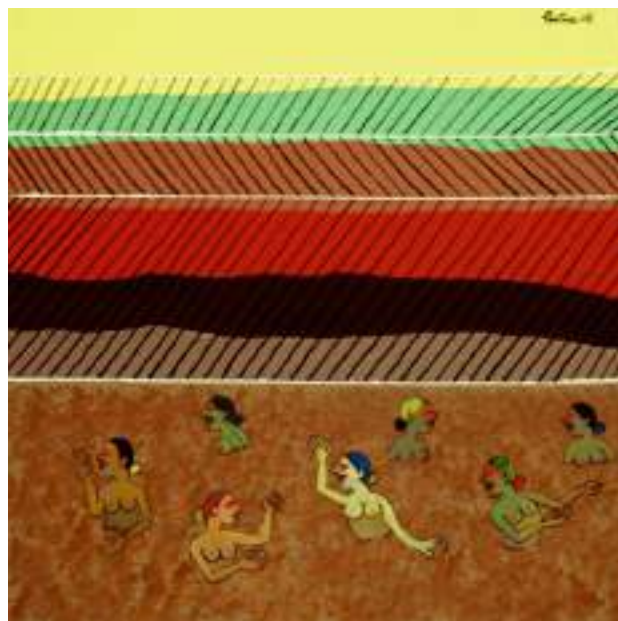

Ref No : 2345

PARTHA PRATIM DEB

(b. 1943)

Composition

Mixed Media on Canvas

36 x 30 in

2007

INR ₹2,15,000

Ref No : 1023

PARTHA PRATIM DEB

(b. 1943)

Aspiration - XI Waiting for Krishna

Acrylic on Canvas

24 x 24 in

2006

INR ₹1,15,000