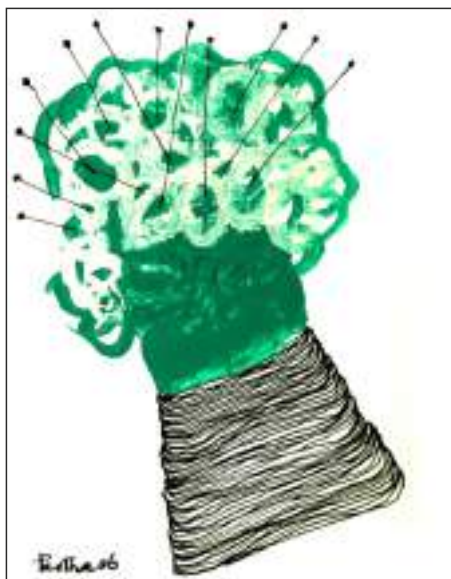

Ref No : 1706

PARTHA PRATIM DEB

(b. 1943)

Ink & Acrylic on Board

7 x 5.5 in

2006

INR ₹15,000