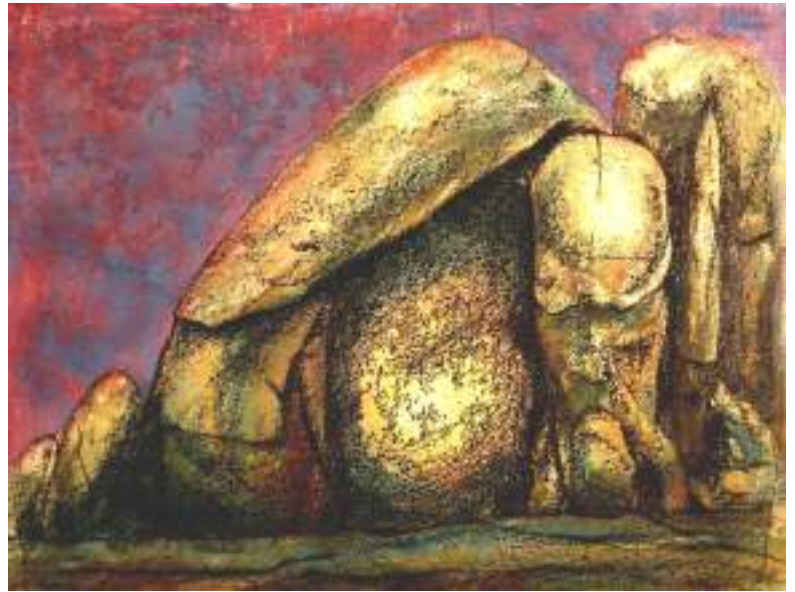

Ref No : 427

SUPAM ADHIKARY
(b. 1972)

Mixed Media on Paper
22 x 29.5 in
2001

INR ₹35,000

Ref No : 432

SUPAM ADHIKARY
(b. 1972)

Mixed Media on Paper
22 x 30 in
2003

INR ₹35,000