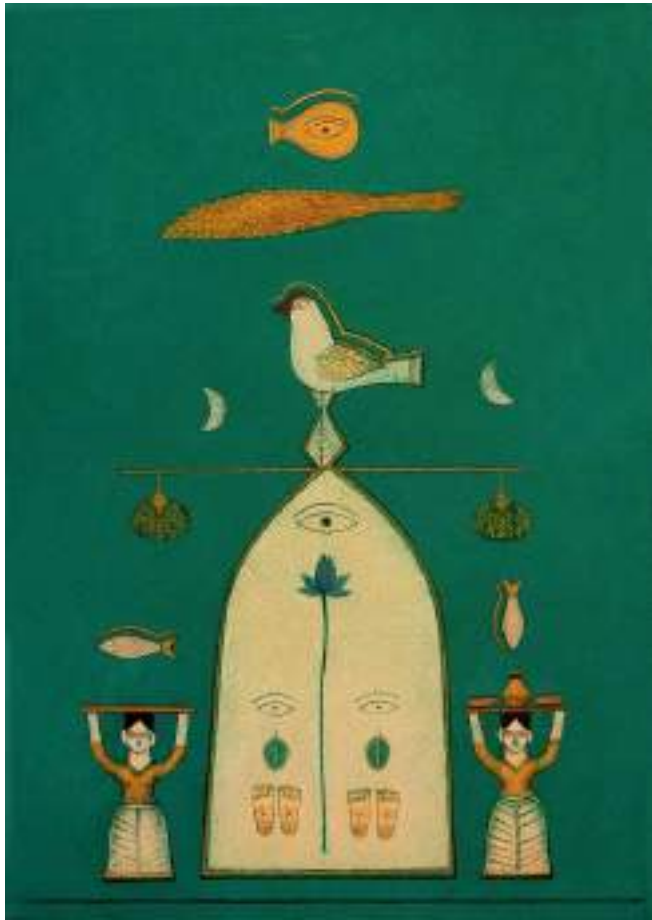

**INR ₹3,00,000**

Ref No : 5502

**SOMNATH HORE**  
(1921-2006)

Etching  
7 x 6 in  
Edition - 9/20  
1983

INR ₹1,25,000

Ref No : 5426  
**SOMNATH HORE**  
(1921-2006)

Pen & Ink on Paper  
9 x 14 in  
1993

INR ₹1,50,000